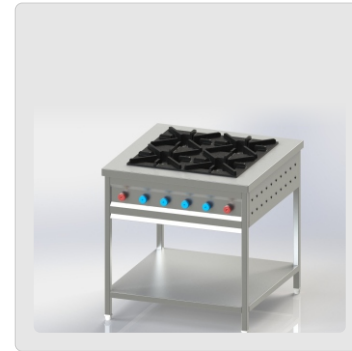

M19006

M19007

M19008

M19009

M19010

Equipment List: Steam Boiler, Rice Cooker, Idly Box, Gas Ranges, Cooking Vessels, Work Table, Stool, Racks, 3-In-1 Plate Washing Sink With Over Head Shelf, Waste Plate Collection Dish Landing Table With Chute, Plate Sterilizer, etc.,