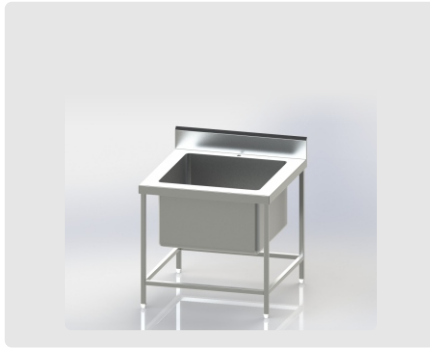

M19023

Equipment List: Dosa/Chappathi Plate, Masala Table, Work Table, Idly Box, Poori Range, Oil Filter Stand, Chappathi Kneading Stand, etc.